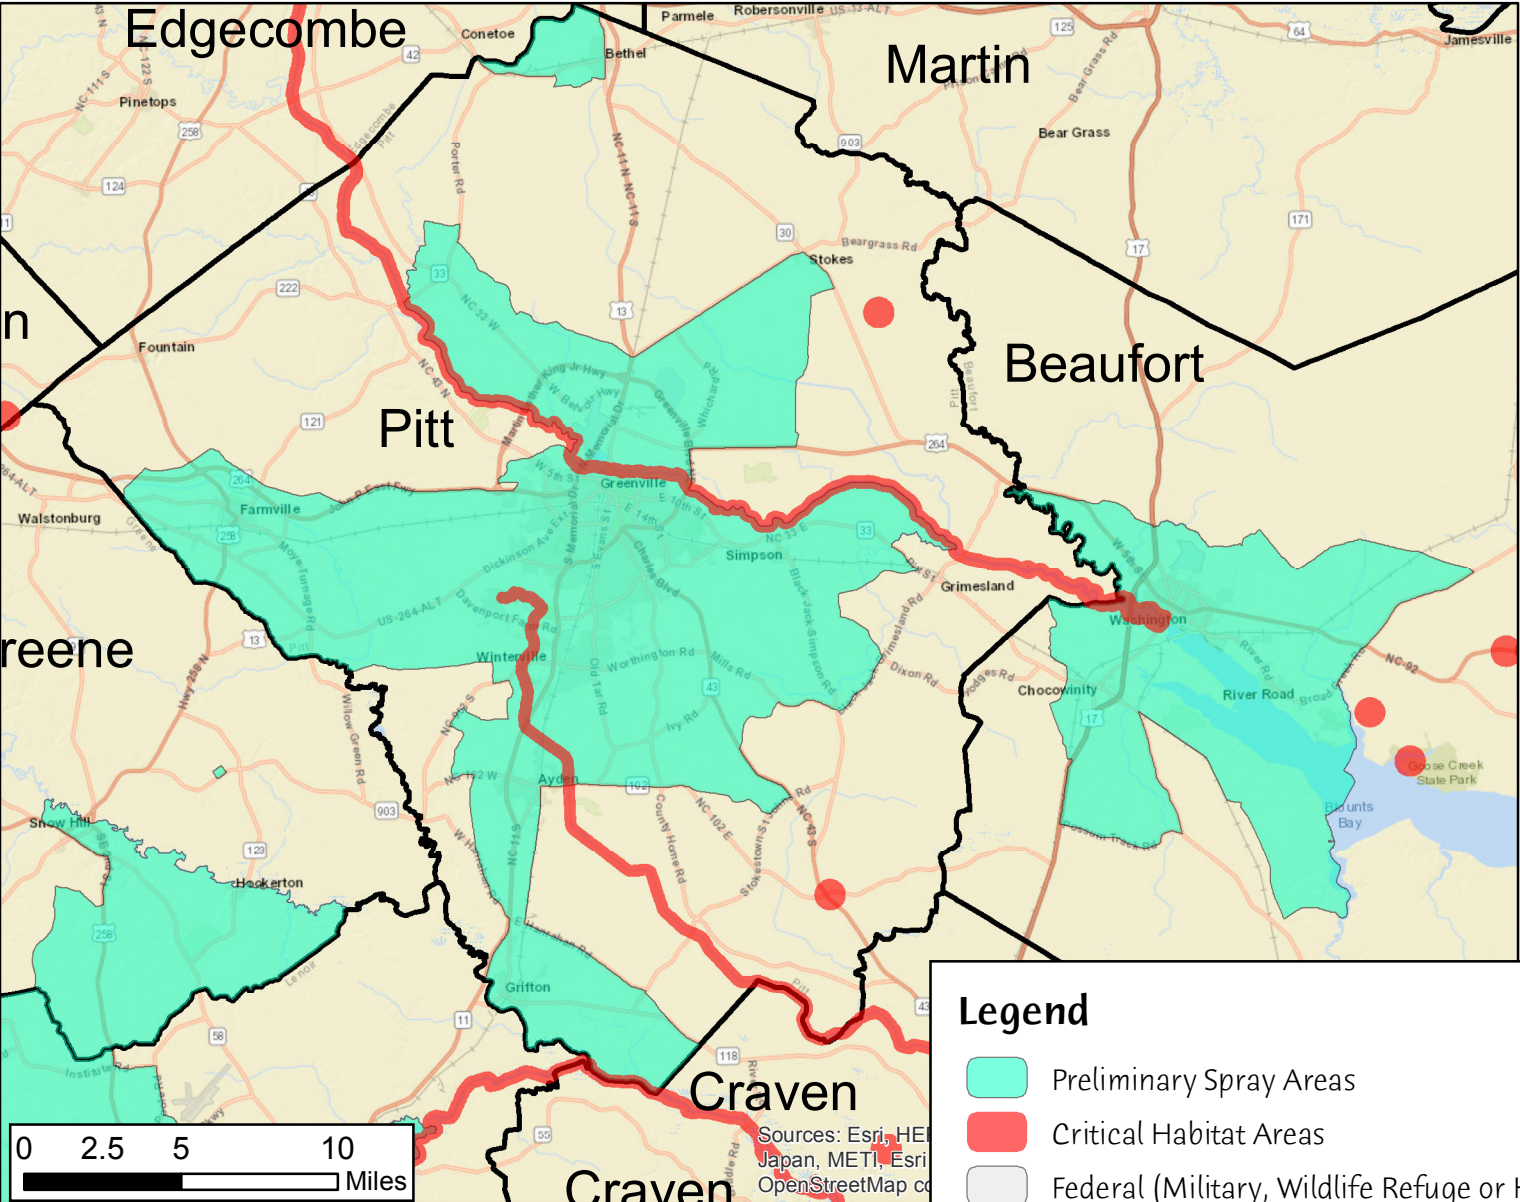

# Pitt County Preliminary Aerial Spray Areas

**Legend**

- Preliminary Spray Areas
- Critical Habitat Areas
- Federal (Military, Wildlife Refuge or Hatchery)
- County Boundary

Sources: Esri, HERE, DeLorme, Mapbox, Japan, METI, Esri, Swatch, OpenStreetMap, etc.

Preliminary Aerial Spray Area 160,839.23 Acres