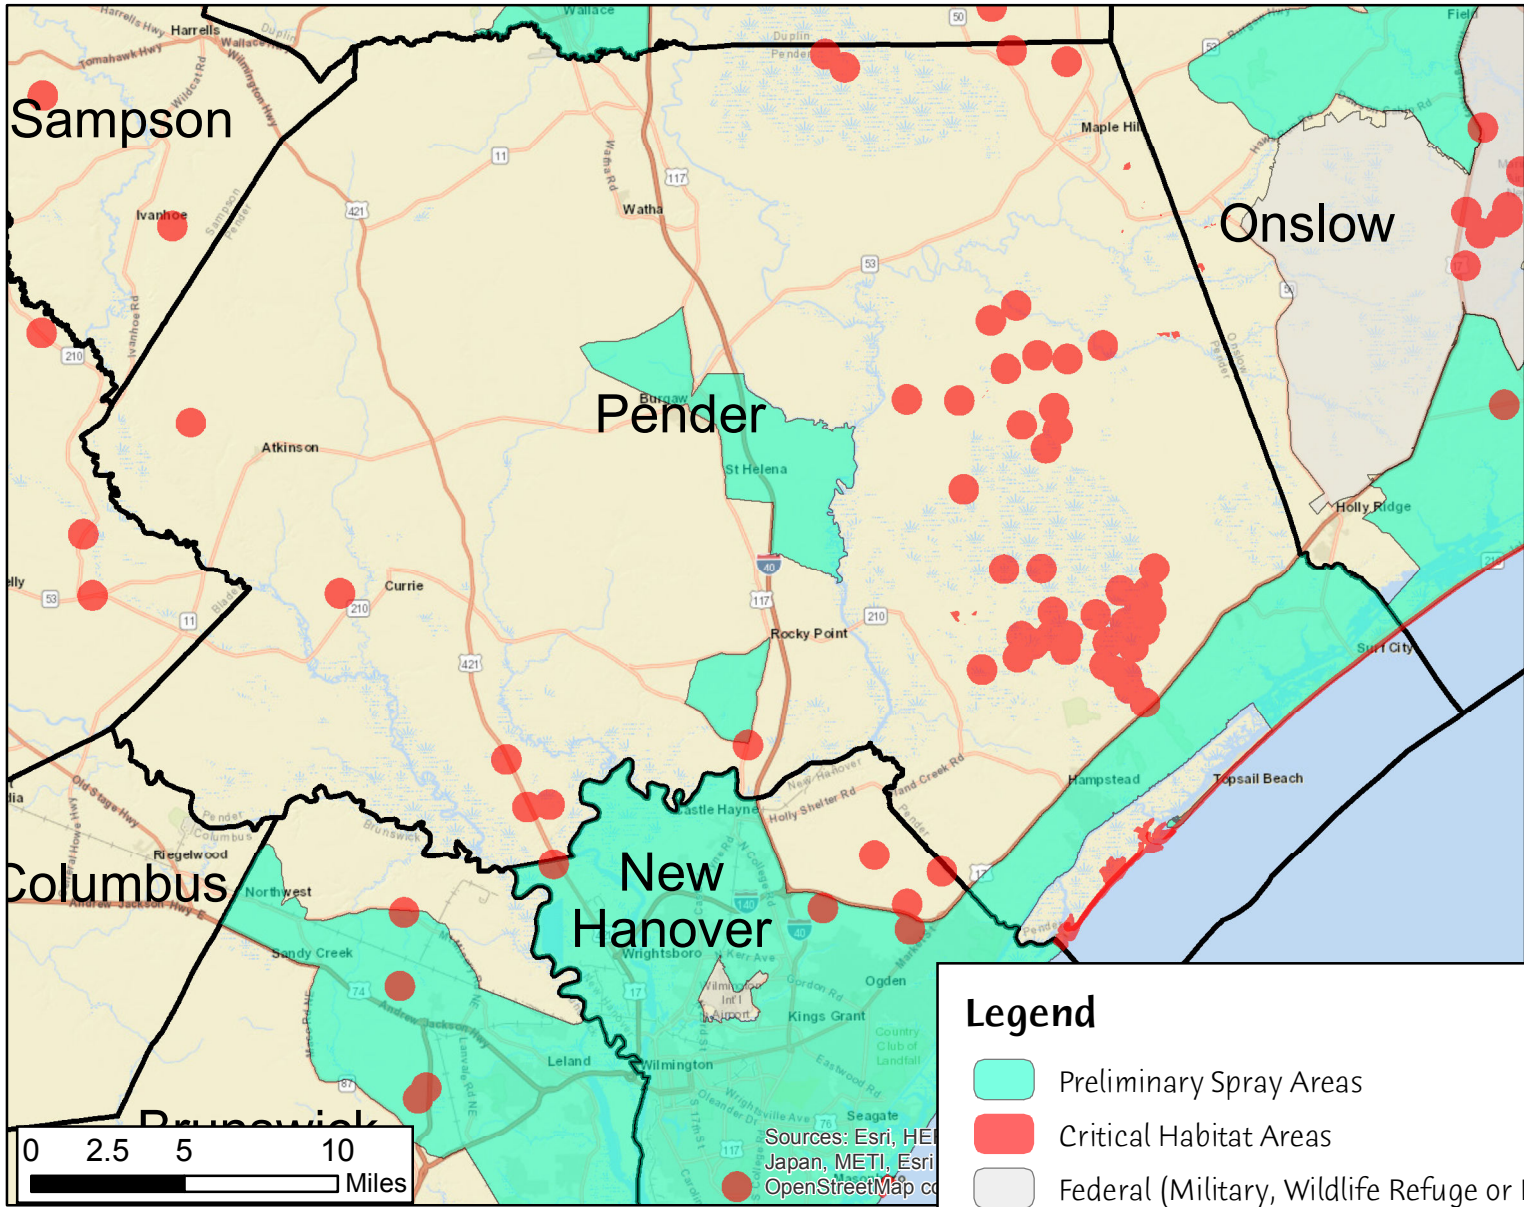

Pender County Preliminary Aerial Spray Areas

Legend

- Preliminary Spray Areas
- Critical Habitat Areas
- Federal (Military, Wildlife Refuge or Hatchery)
- County Boundary

Sources: Esri, HERE, DeLorme, Mapbox, Japan, METI, Esri, SwatchMedia, Swire, OpenStreetMap contributors, StreetView, Google, FLS

Preliminary Aerial Spray Area 46,179.51 Acres