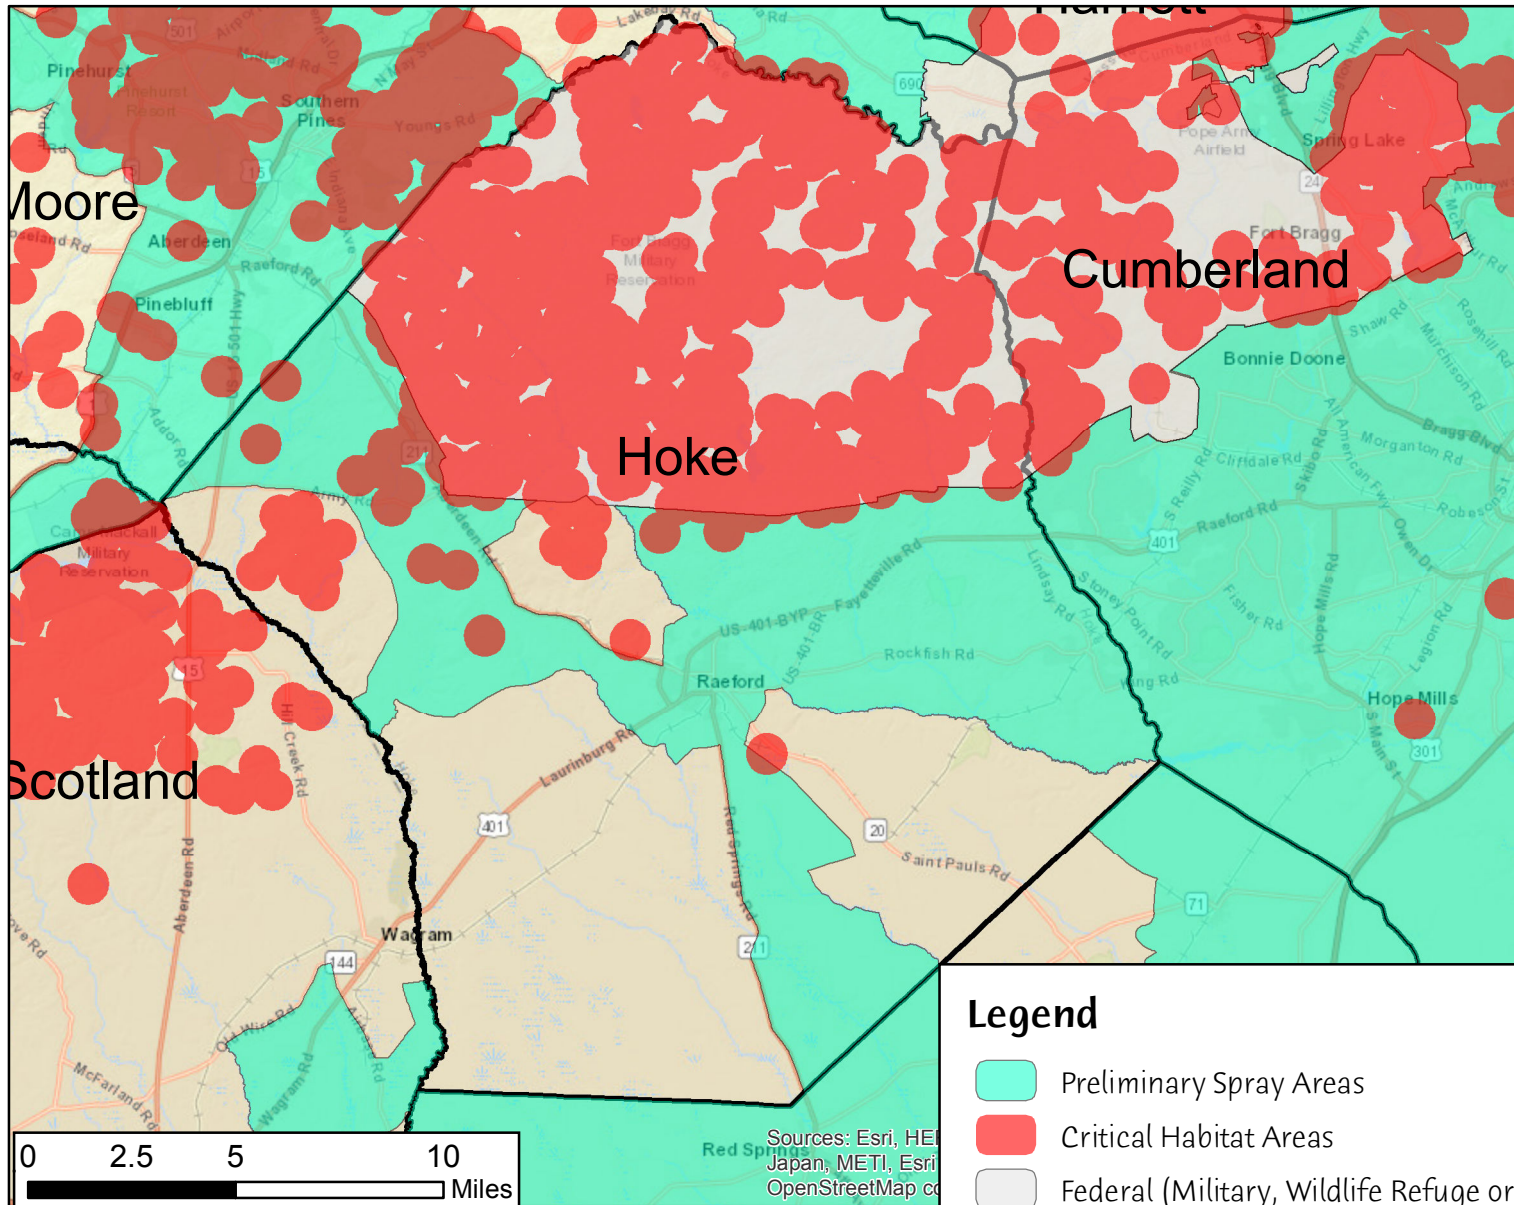

Hoke County Preliminary Aerial Spray Areas

Legend

- Preliminary Spray Areas
- Critical Habitat Areas
- Federal (Military, Wildlife Refuge or Hatchery)
- County Boundary

Preliminary Aerial Spray Area 75,778.63 Acres