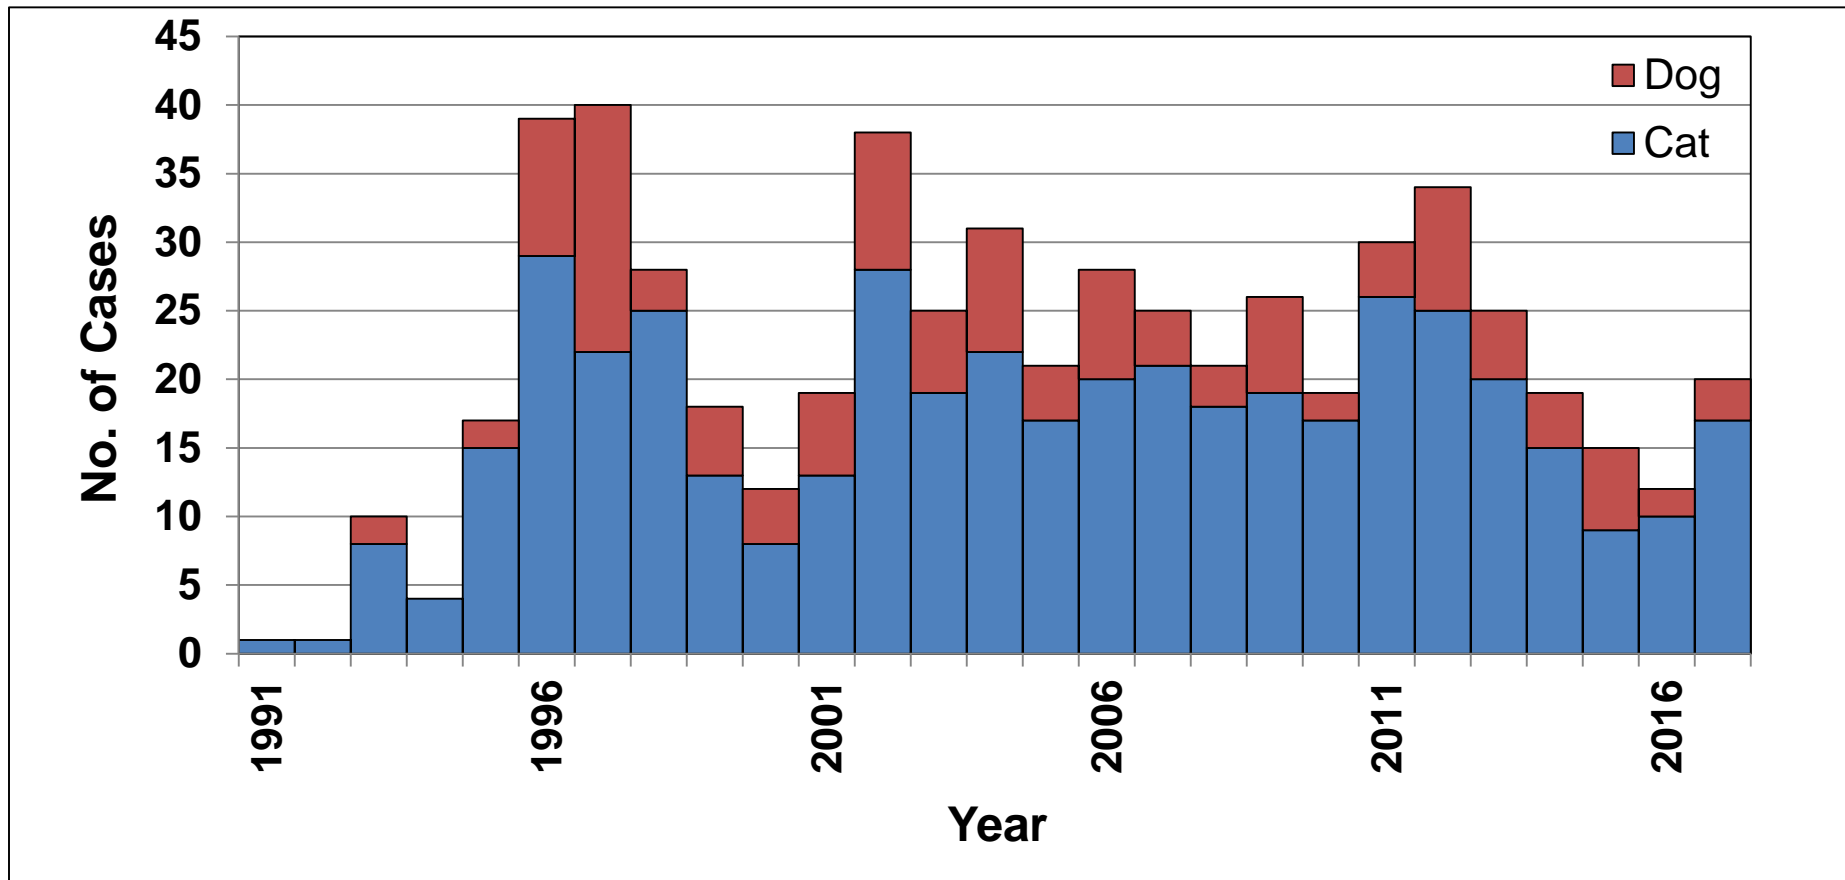

Rabies Positive Dogs and Cats, North Carolina, 1991 – 2017 (n = 578)

NC State Laboratory of Public Health
Data Accessed APR 2018