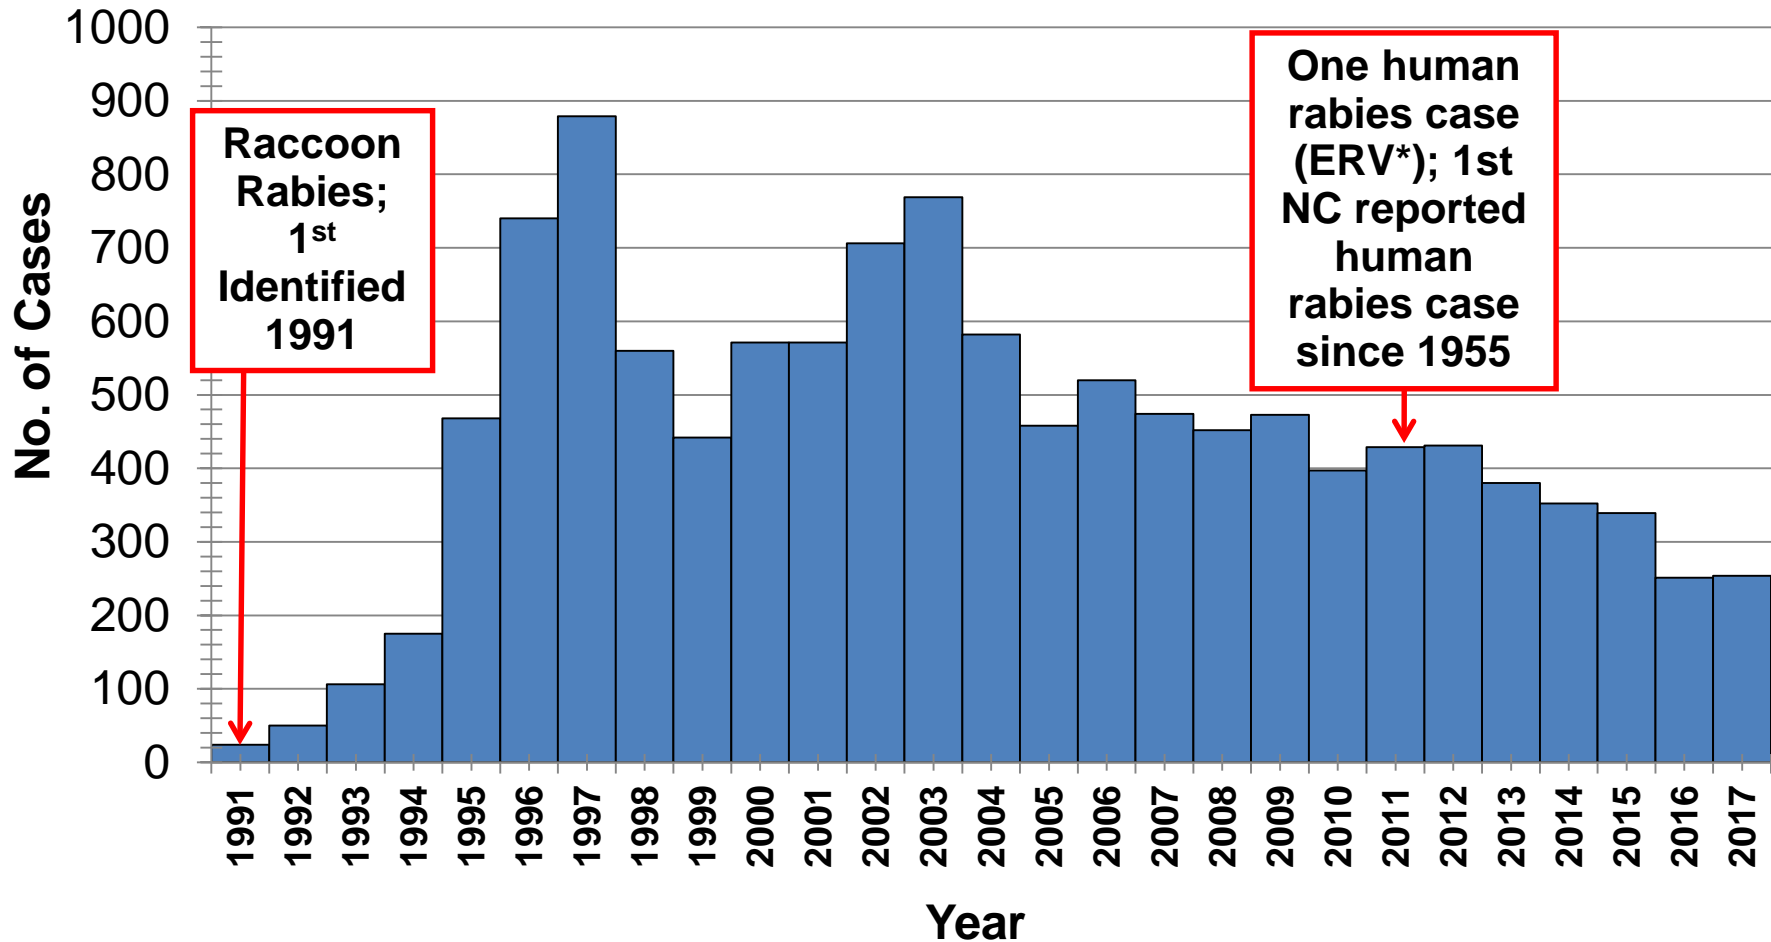

Confirmed Rabid Mammals by Year North Carolina, 1952 – 1990 (n = 393)

Source: NC State Laboratory of Public Health
Updated APR 2018

Confirmed Rabid Mammals by Year, North Carolina, 1991 – 2017 (n = 11,853)

Source: NC State Laboratory of Public Health
Updated APR 2018

*ERV = Eastern Raccoon Variant