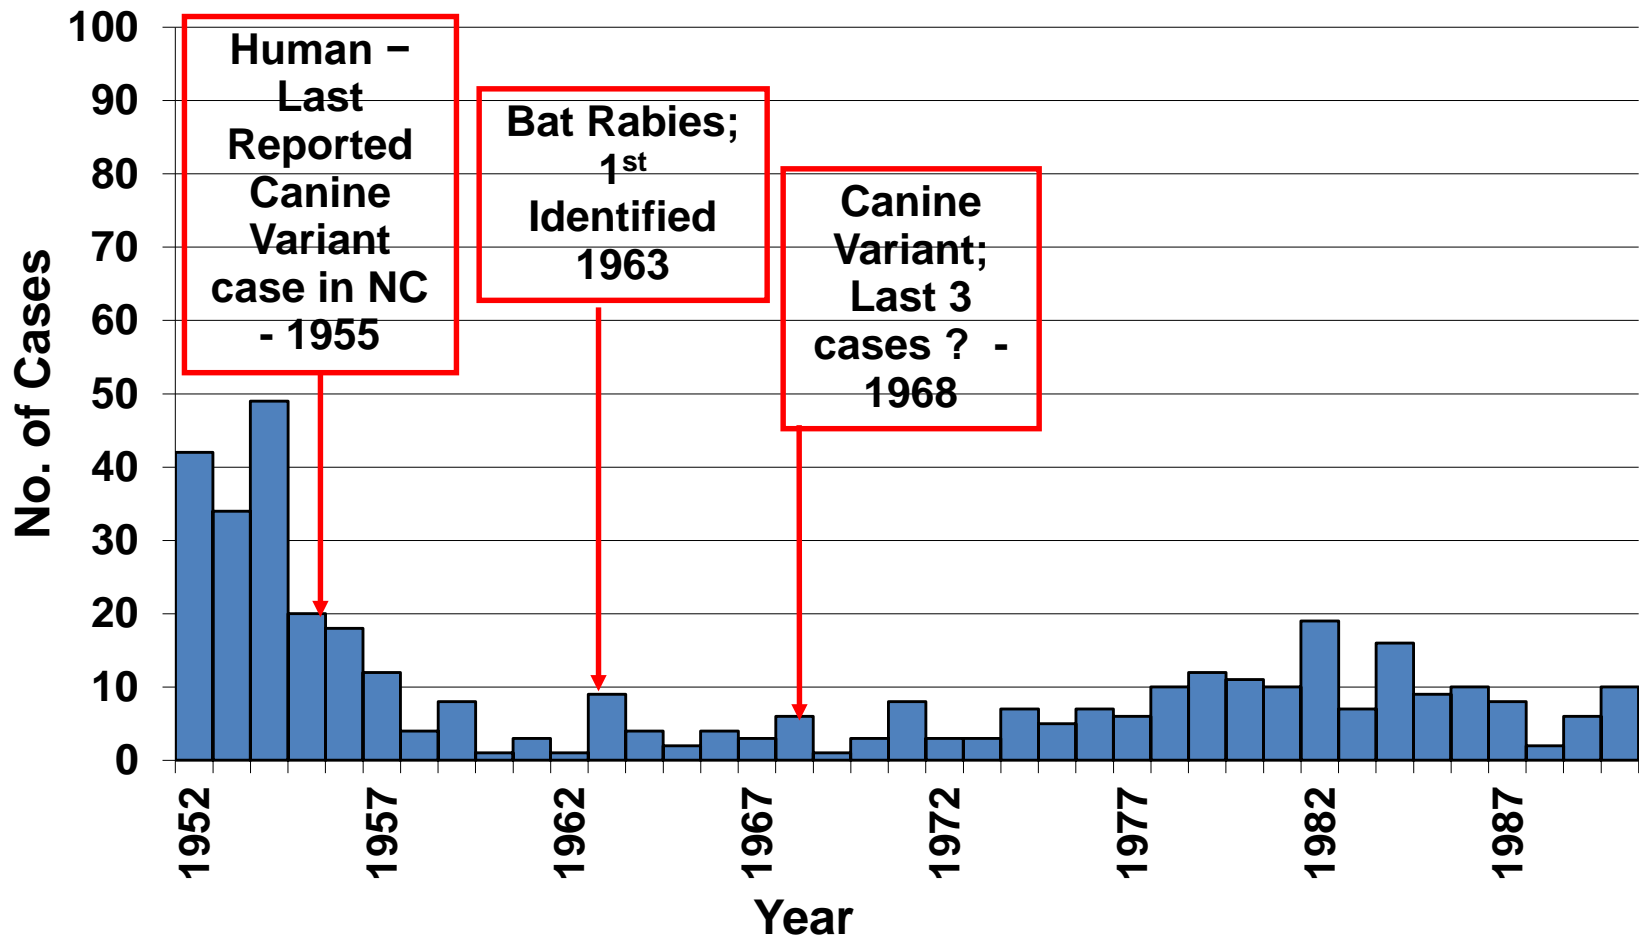

Confirmed Rabid Mammals by Year North Carolina, 1952 – 1990 (n = 393)

Source: NC State Laboratory of Public Health
Updated APR 2018

Confirmed Rabid Mammals by Year, North Carolina, 1991 – 2017 (n = 11,853)

Source: NC State Laboratory of Public Health
Updated APR 2018

*ERV = Eastern Raccoon Variant