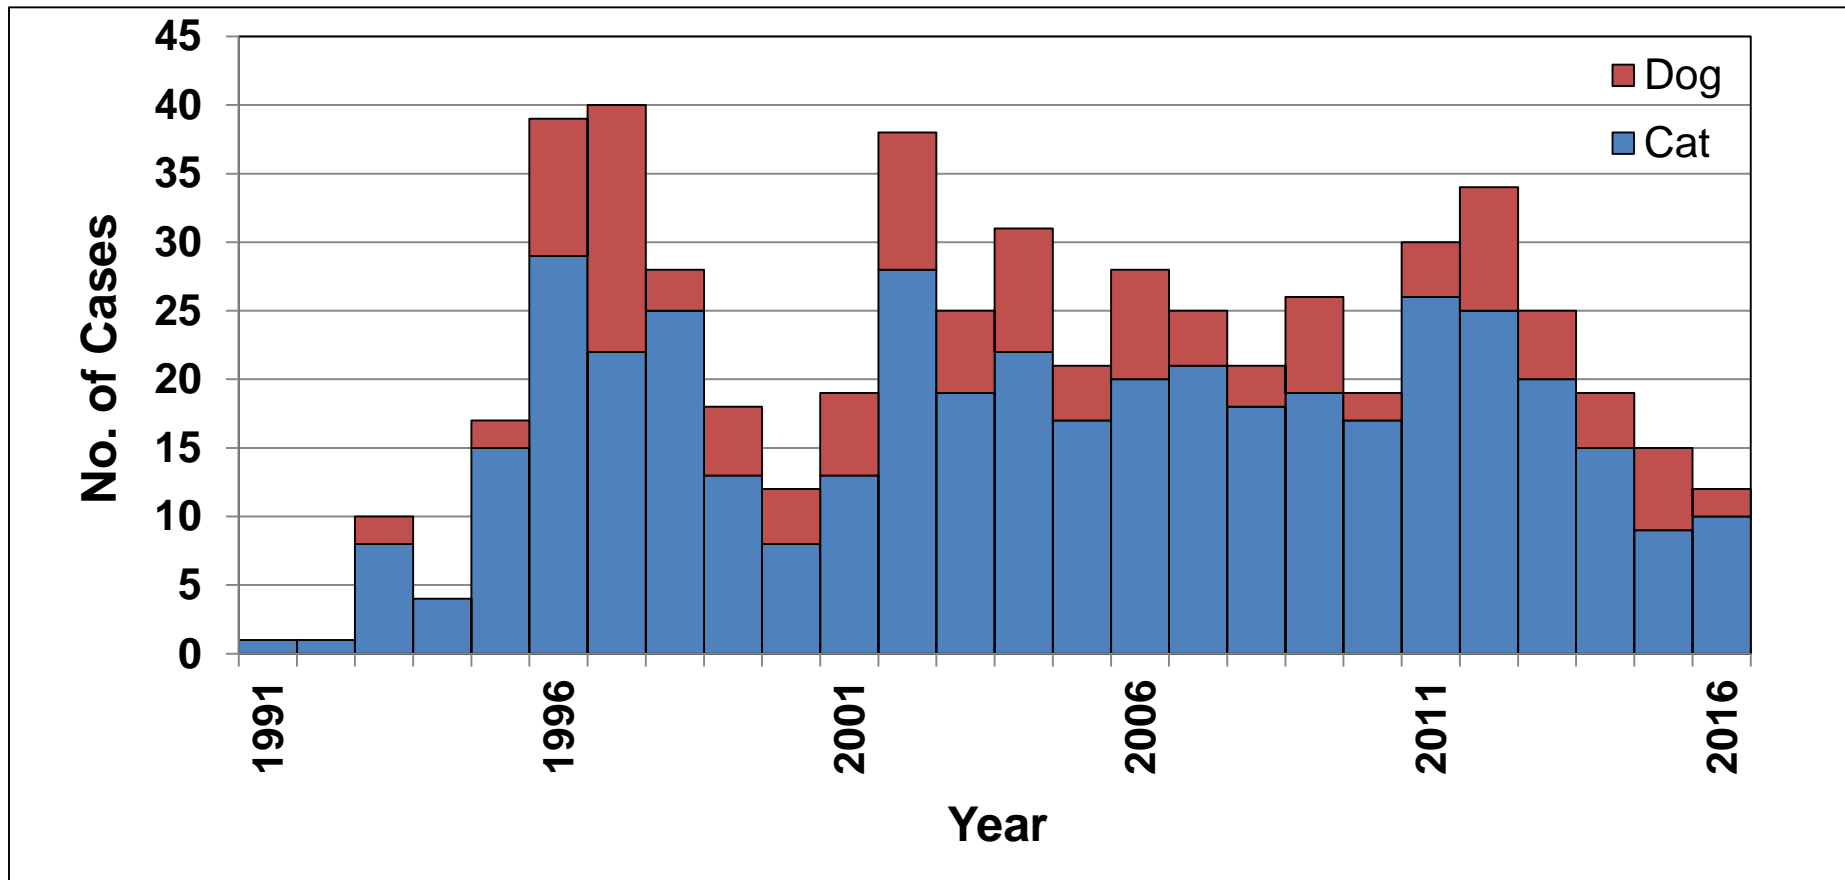

Rabies Positive Dogs and Cats, North Carolina, 1991 – 2016 (n = 558)

NC State Laboratory of Public Health
Data Accessed APR 2017